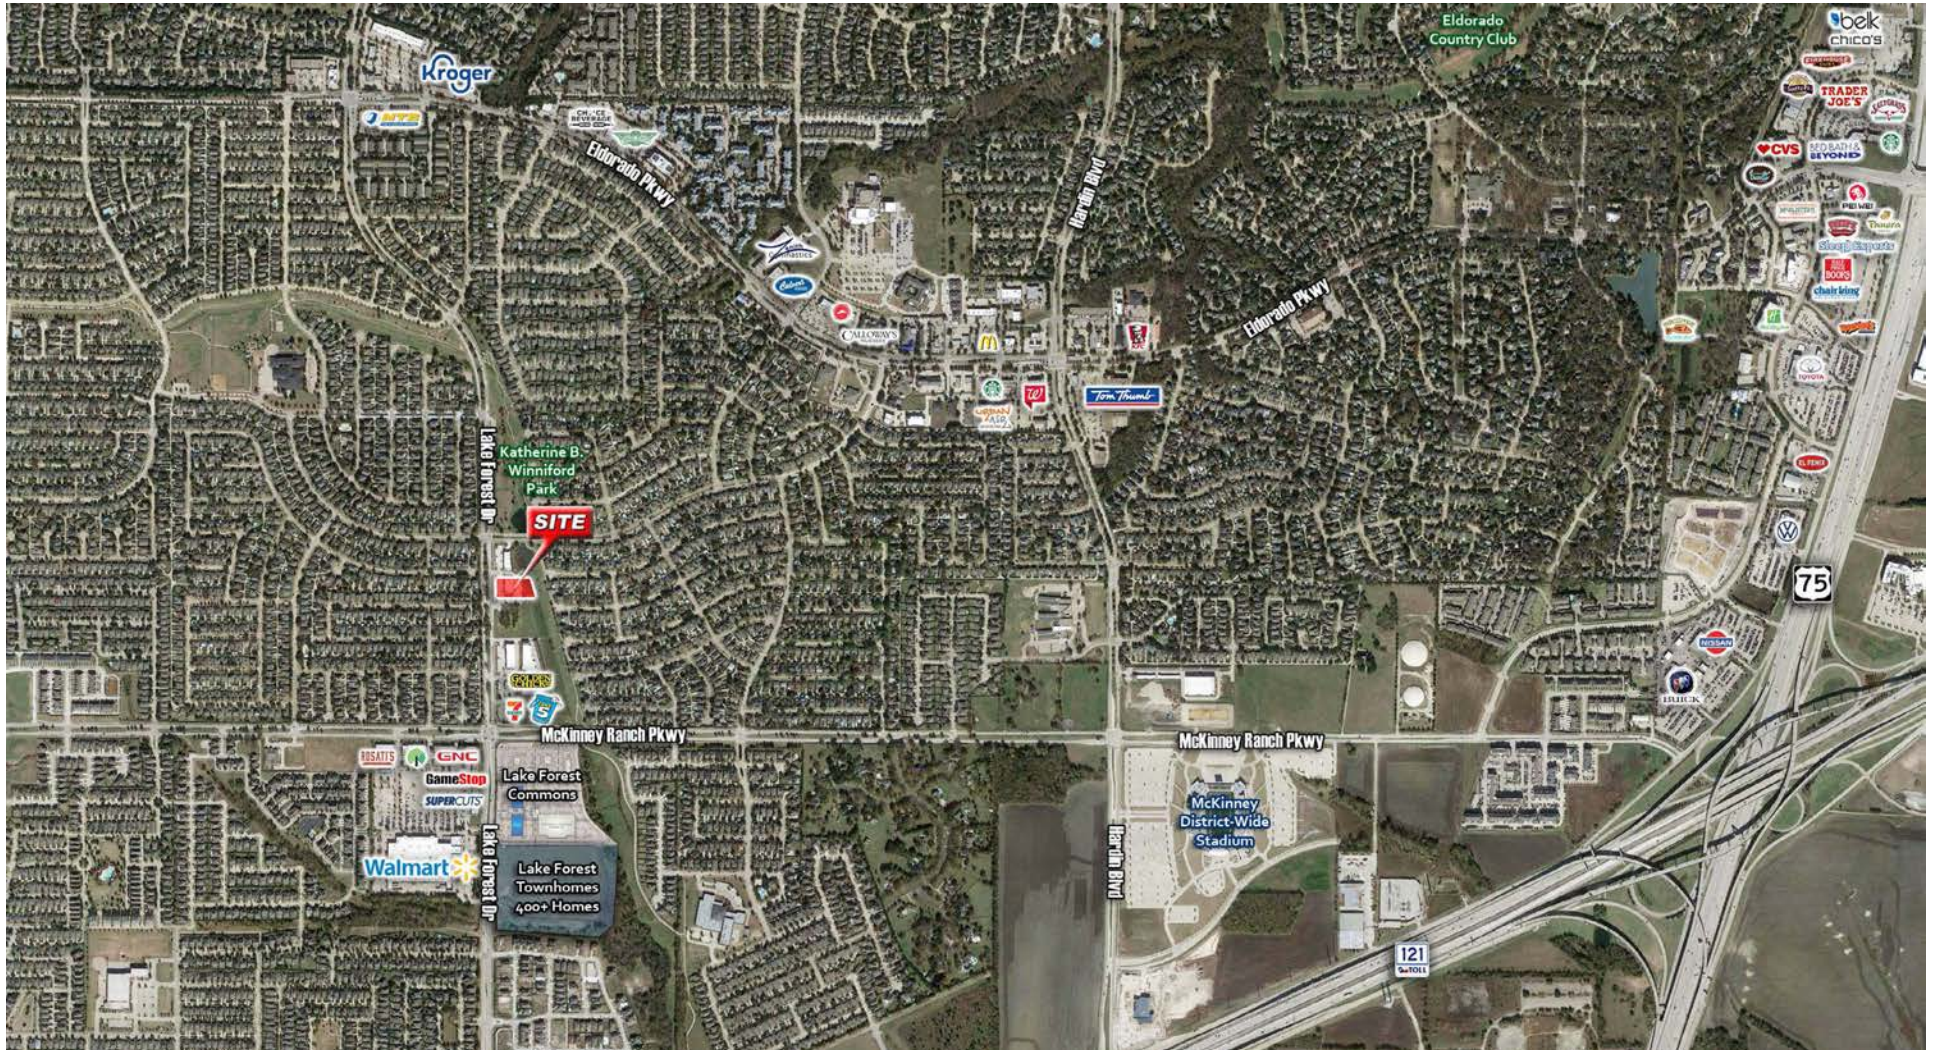

Plaza on Lake Forest

3755 S LAKE FOREST
MCKINNEY, TEXAS 75070

Emmy Kate Barr

214.257.0269

emmykate@dbarealestate.com

Tim McNutt

214.257.0227

tim@dbarealestate.com

Sam Phillips

214.206.1585

sam@dbarealestate.com

4645 North Central Expy,

Suite 200

Dallas, Texas 75205

The information contained herein was obtained from sources deemed reliable and accurate; however, no guarantees or warranties are made as to the completeness and accuracy thereof.