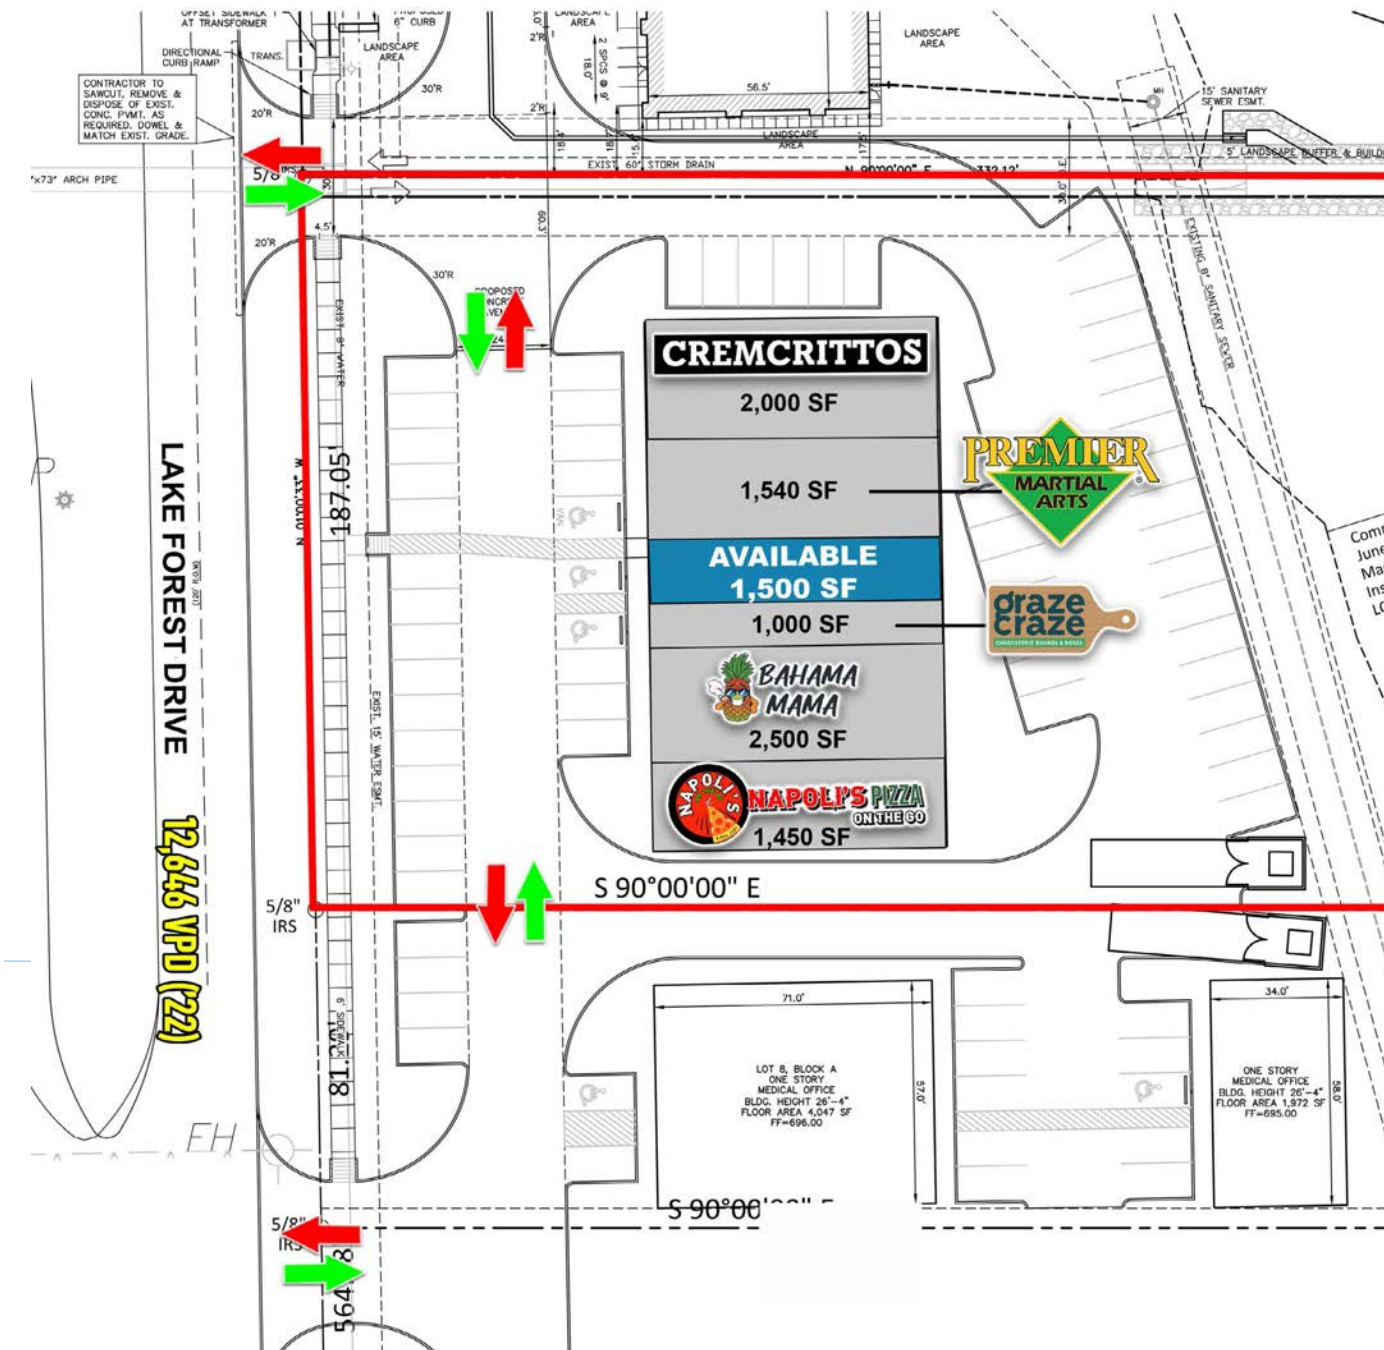

Plaza on Lake Forest

3755 S LAKE FOREST
MCKINNEY, TEXAS 75070

Emmy Kate Barr
214.257.0269
emmykate@dbarealestate.com

Tim McNutt
214.257.0227
tim@dbarealestate.com

Sam Phillips
214.206.1585
sam@dbarealestate.com

4645 North Central Expy,
Suite 200
Dallas, Texas 75205

The information contained herein was obtained from sources deemed reliable and accurate; however, no guarantees or warranties are made as to the completeness and accuracy thereof.